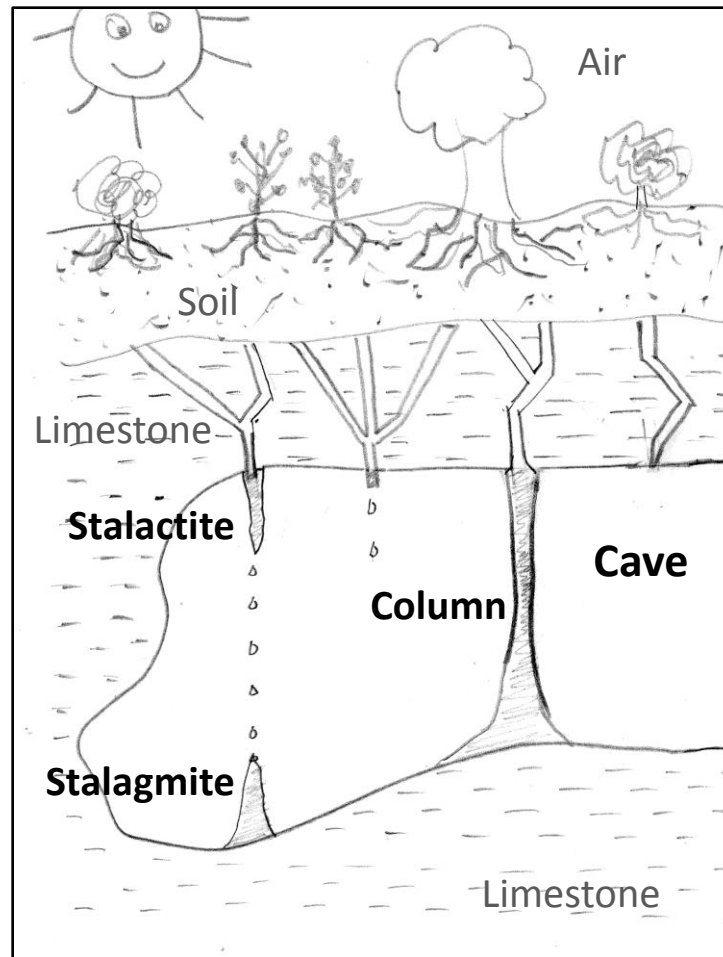

Stalactites and Stalagmites